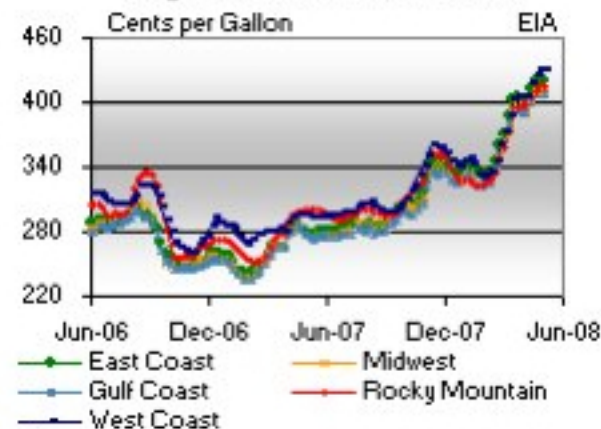

Regional Diesel Fuel Prices

Retail Gasoline Prices

24-hour hotline: 202-586-6966

On-Highway Diesel Prices

24-hour hotline: 202-586-6966

A Primer on Gasoline Prices

A Primer on Diesel Fuel Prices

Where Does My Gasoline Come From?

Primer on Gasoline Sources and Markets

This Week In Petroleum

Short-Term Energy Outlook

Real Petroleum Prices

Does EIA calculate diesel fuel surcharges?

Frequently Asked Questions

Ethanol, Gasoline, and Ultra Low Sulfur Diesel Supply Issues in 2006

Eliminating MTBE in Gasoline in 2006

Can U.S. Supply Accommodate Shifts to Diesel-Fueled Light-Duty Vehicles?

Distillate in Depth – The Supply, Demand, and Price Picture

Release Schedule: The prices are published by 5:00 P.M. Monday (Eastern time), except on government holidays, when the data are released on Tuesday (but still represent Monday's price). [Sign Up for Email Updates](#)