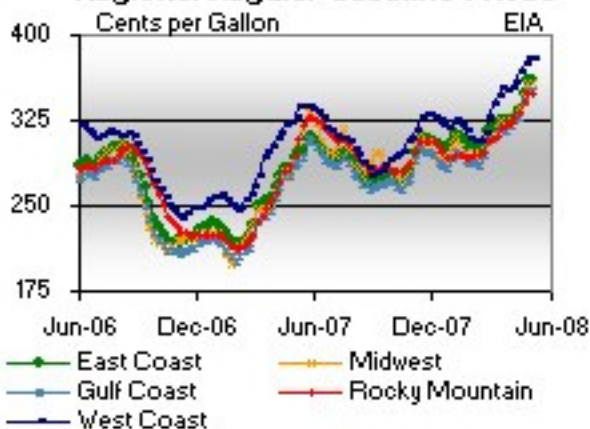

Regional Regular Gasoline Prices