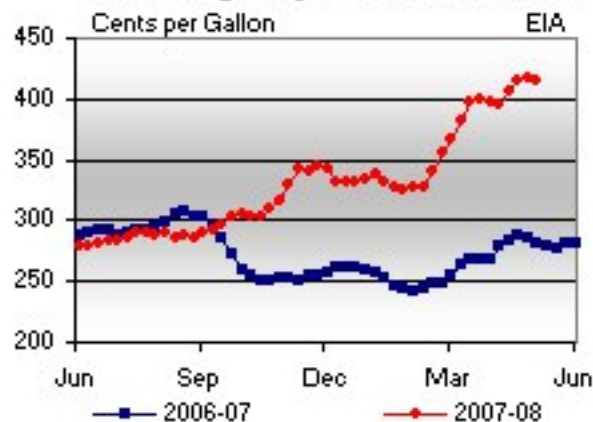

What We Pay For In A Gallon Of Regular Gasoline (March 2008)
 Retail Price: \$3.24/gallon

[Explanation of Terms](#)
[Gasoline Pump Data History](#)

What We Pay For In A Gallon Of Diesel (March 2008)
 Retail Price: \$3.88/gallon

[Explanation of Terms](#)
[Diesel Fuel Pump Data History](#)

Gasoline (Cents per Gallon)

Diesel Fuel (Cents per Gallon)

	Gasoline (Cents per Gallon)			Diesel Fuel (Cents per Gallon)		
	05/05/08	Change from		05/05/08	Change from	
	Price	Week Ago	Year Ago	Price	Week Ago	Year Ago
U.S.	361.3	↑ 1.0	↑ 55.9	414.9	↓ -2.8	↑ 135.7
East Coast	361.0	↑ 0.9	↑ 65.2	419.4	↓ -3.6	↑ 141.3
New England	362.6	↑ 2.5	↑ 62.9	433.7	↓ -0.9	↑ 146.3
Central Atlantic	363.8	↑ 2.3	↑ 66.2	434.5	↓ -3.1	↑ 147.8
Lower Atlantic	358.4	↓ -0.6	↑ 65.2	411.7	↓ -4.0	↑ 138.2
Midwest	357.9	↑ 1.1	↑ 50.5	410.1	↓ -3.2	↑ 134.7
Gulf Coast	350.7	↑ 0.2	↑ 63.7	408.4	↓ -2.9	↑ 134.0
Rocky Mountain	349.4	↑ 1.6	↑ 40.4	415.6	↑ 1.5	↑ 116.1
West Coast	380.0	↑ 1.4	↑ 42.7	430.3	↓ -0.9	↑ 136.8
California	390.3	↑ 1.1	↑ 44.2	438.2	↓ -0.8	↑ 140.8