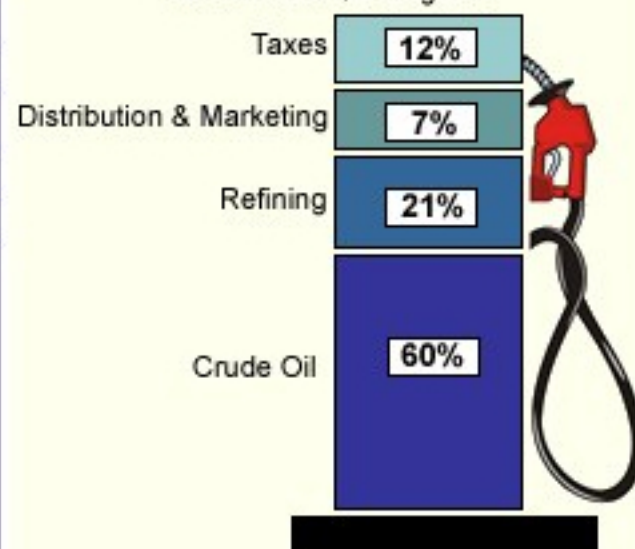

Gasoline and Diesel Fuel Update

[Release Schedule](#)
[Sign Up for Email Updates](#)

Gasoline

Diesel

History

U.S. Gasoline and Diesel Fuel Prices, 05/05/08

U.S. Regular Gasoline Prices

U.S. On-Highway Diesel Fuel Prices

What We Pay For In A Gallon Of Regular Gasoline (March 2008)
 Retail Price: \$3.24/gallon

[Explanation of Terms](#)
[Gasoline Pump Data History](#)

What We Pay For In A Gallon Of Diesel (March 2008)
 Retail Price: \$3.88/gallon

[Explanation of Terms](#)
[Diesel Fuel Pump Data History](#)

Gasoline (Cents per Gallon)

Diesel Fuel (Cents per Gallon)

	Gasoline (Cents per Gallon)			Diesel Fuel (Cents per Gallon)		
	05/05/08	Change from		05/05/08	Change from	
	Price	Week Ago	Year Ago	Price	Week Ago	Year Ago
U.S.	361.3	↑ 1.0	↑ 55.9	414.9	↓ -2.8	↑ 135.7
East Coast	361.0	↑ 0.9	↑ 65.2	419.4	↓ -3.6	↑ 141.3
New England	362.6	↑ 2.5	↑ 62.9	433.7	↓ -0.9	↑ 146.3
Central Atlantic	363.8	↑ 2.3	↑ 66.2	434.5	↓ -3.1	↑ 147.8
Lower Atlantic	358.4	↓ -0.6	↑ 65.2	411.7	↓ -4.0	↑ 138.2
Midwest	357.9	↑ 1.1	↑ 50.5	410.1	↓ -3.2	↑ 134.7
Gulf Coast	350.7	↑ 0.2	↑ 63.7	408.4	↓ -2.9	↑ 134.0
Rocky Mountain	349.4	↑ 1.6	↑ 40.4	415.6	↑ 1.5	↑ 116.1
West Coast	380.0	↑ 1.4	↑ 42.7	430.3	↓ -0.9	↑ 136.8
California	390.3	↑ 1.1	↑ 44.2	438.2	↓ -0.8	↑ 140.8

Regional Regular Gasoline Prices

Regional Diesel Fuel Prices

Retail Gasoline Prices

24-hour hotline: 202-586-6966

On-Highway Diesel Prices

24-hour hotline: 202-586-6966

A Primer on Gasoline Prices

A Primer on Diesel Fuel Prices