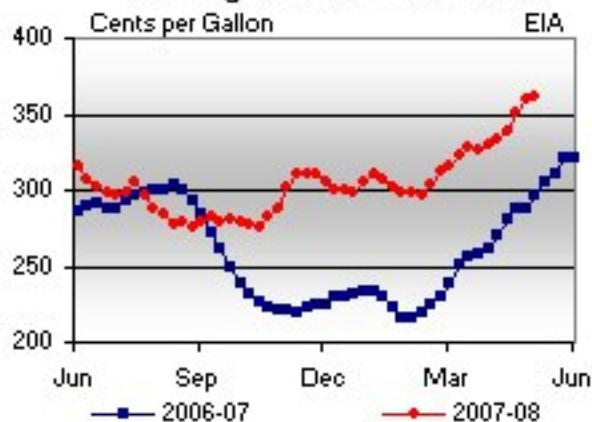

Gasoline and Diesel Fuel Update

[Release Schedule](#)
[Sign Up for Email Updates](#)

Gasoline

Diesel

History

U.S. Gasoline and Diesel Fuel Prices, 05/05/08

U.S. Regular Gasoline Prices