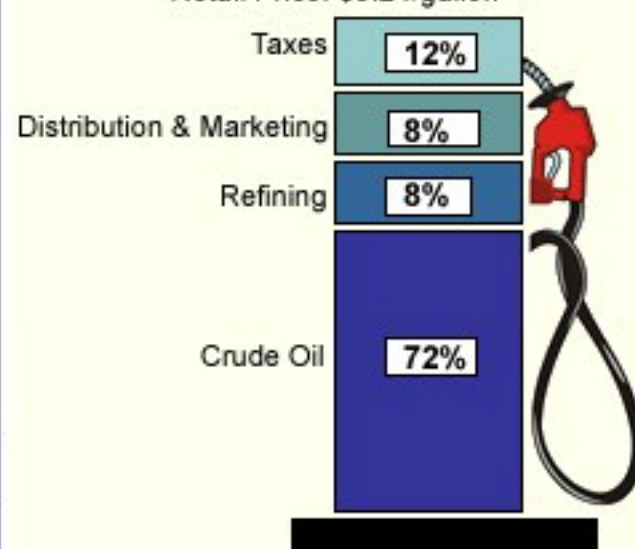

Gasoline and Diesel Fuel Update

[Release Schedule](#)
[Sign Up for Email Updates](#)

Gasoline

Diesel

History

U.S. Gasoline and Diesel Fuel Prices, 05/05/08

U.S. Regular Gasoline Prices

U.S. On-Highway Diesel Fuel Prices

What We Pay For In A Gallon Of Regular Gasoline (March 2008)
 Retail Price: \$3.24/gallon

[Explanation of Terms](#)
[Gasoline Pump Data History](#)

What We Pay For In A Gallon Of Diesel (March 2008)
 Retail Price: \$3.88/gallon

[Explanation of Terms](#)
[Diesel Fuel Pump Data History](#)

Gasoline (Cents per Gallon)

Diesel Fuel (Cents per Gallon)

	Gasoline (Cents per Gallon)			Diesel Fuel (Cents per Gallon)		
	05/05/08	Change from		05/05/08	Change from	
	Price	Week Ago	Year Ago	Price	Week Ago	Year Ago
U.S.	361.3	↑ 1.0	↑ 55.9	414.9	↓ -2.8	↑ 135.7
East Coast	361.0	↑ 0.9	↑ 65.2	419.4	↓ -3.6	↑ 141.3
New England	362.6	↑ 2.5	↑ 62.9	433.7	↓ -0.9	↑ 146.3
Central Atlantic	363.8	↑ 2.3	↑ 66.2	434.5	↓ -3.1	↑ 147.8
Lower Atlantic	358.4	↓ -0.6	↑ 65.2	411.7	↓ -4.0	↑ 138.2
Midwest	357.9	↑ 1.1	↑ 50.5	410.1	↓ -3.2	↑ 134.7
Gulf Coast	350.7	↑ 0.2	↑ 63.7	408.4	↓ -2.9	↑ 134.0
Rocky Mountain	349.4	↑ 1.6	↑ 40.4	415.6	↑ 1.5	↑ 116.1
West Coast	380.0	↑ 1.4	↑ 42.7	430.3	↓ -0.9	↑ 136.8
California	390.3	↑ 1.1	↑ 44.2	438.2	↓ -0.8	↑ 140.8

Regional Regular Gasoline Prices

Regional Diesel Fuel Prices

Retail Gasoline Prices

24-hour hotline: 202-586-6966

On-Highway Diesel Prices

24-hour hotline: 202-586-6966

A Primer on Gasoline Prices

A Primer on Diesel Fuel Prices